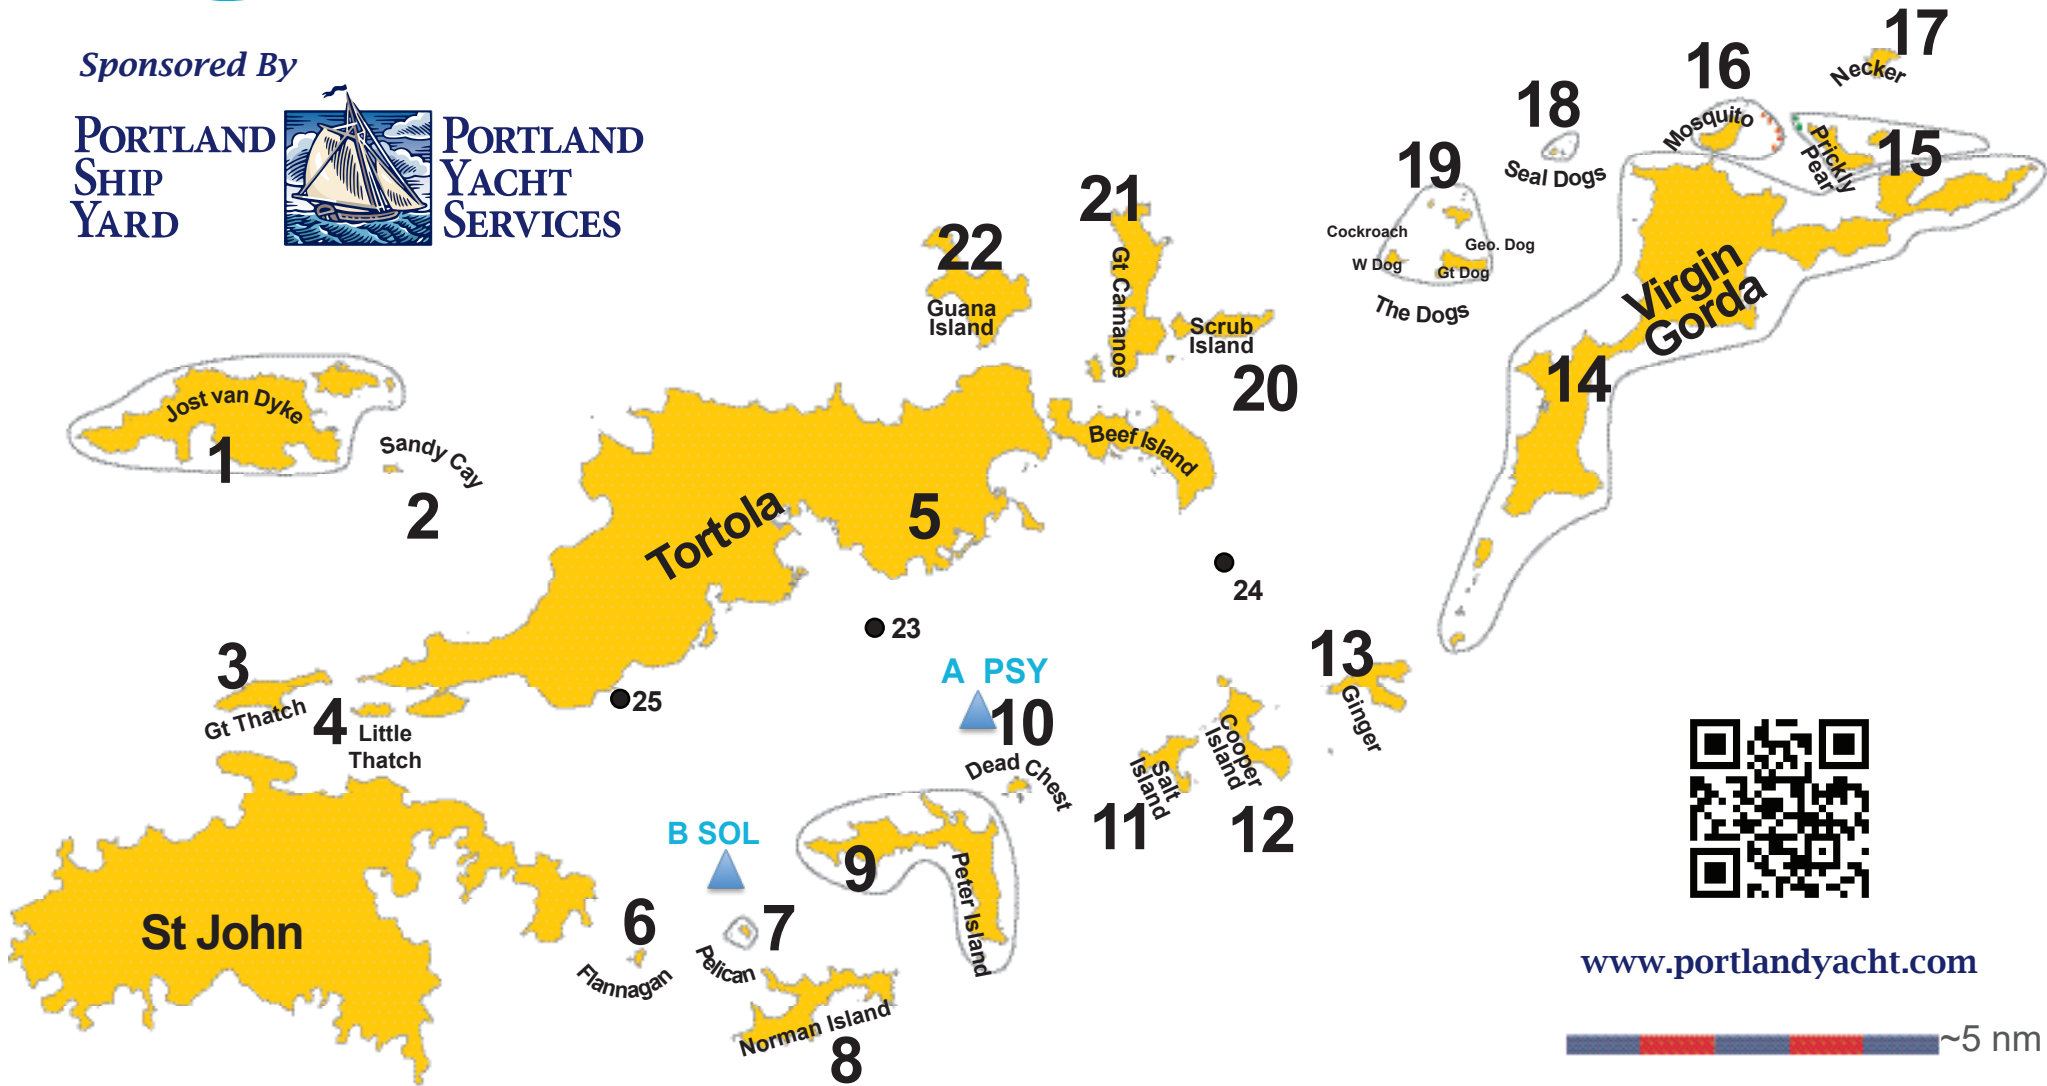

Course Marks

This diagram illustrates the approximate positions of the islands and Government marks. Where shown, the grey lines around islands illustrate the written description of the marks.

Sponsored By

PORTLAND
SHIP
YARD

PORTLAND
YACHT
SERVICES

www.portlandyacht.com